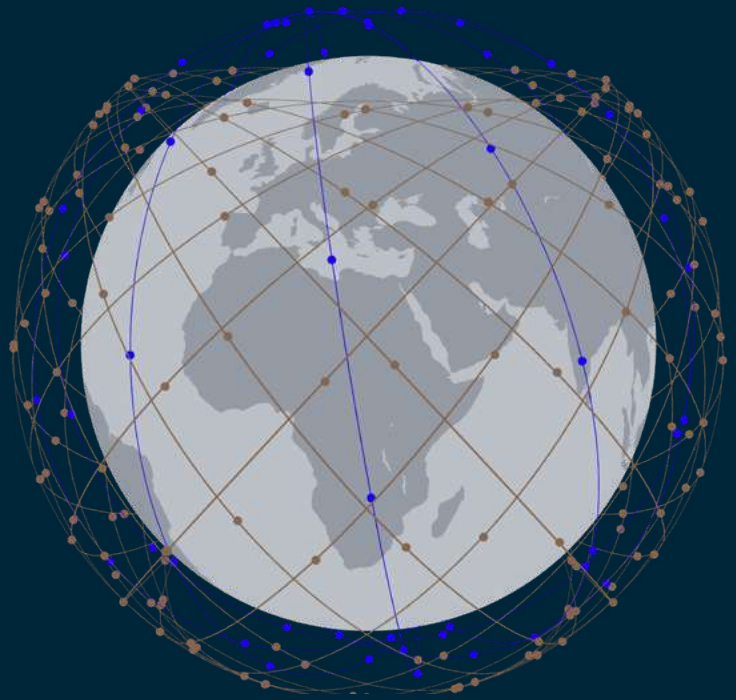

Telesat has conducted several testing campaigns with leading mobile network operators, including the world's first 5G testing over LEO.

Telesat Lightspeed services will be available through leading connectivity service providers. To learn more, visit www.telesat.com/lightspeed

Contact Us

North America

Headquarters

Ottawa, ON, Canada
+1 613 748 0123

Washington, DC, USA
+1 301 771 4630

Telesat Government Solutions

Arlington, VA, USA
+1 571 559 1500

Latin America

Rio de Janeiro, Brazil
+55 21 3211 9700

Asia

Singapore
+65 6538 1738

Europe, Middle East, and Africa

London, United Kingdom
+44 20 3927 3720

Email us at info@telesat.com

▲ Visit us at telesat.com