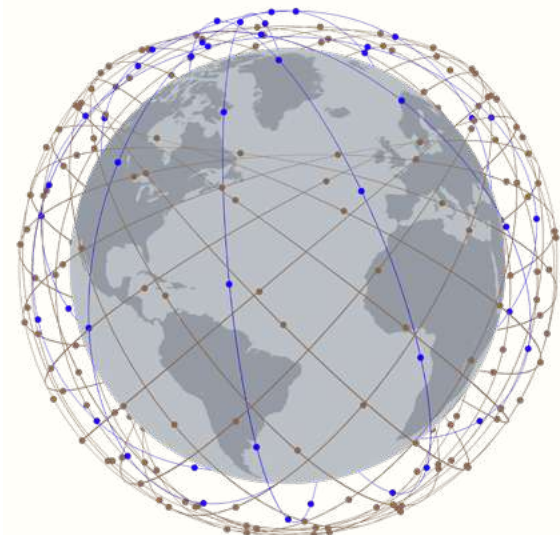

Data Processing in Space

Full digital modulation, demodulation, and data routing occurs in space for processing, resulting in higher capacity and flexibility.

Optical Inter-satellite Links

Data can travel at the speed of light from one satellite to another, resulting in a fully interconnected global mesh network that allows customers to access the Telesat Lightspeed network no matter where they are.

Phased Array Antennas

Sophisticated antennas on each satellite with hopping beams can dynamically focus capacity precisely where users require it.

Hybrid orbits

Satellites fly in a combination of polar and inclined orbits, resulting in complete global coverage, including polar areas, with higher capacity where most of the world's population lives.

Telesat has developed a highly innovative global network composed of 188 state-of-the-art Low Earth Orbit (LEO) satellites seamlessly integrated with on-ground data networks.

Backhaul connectivity re-imagined