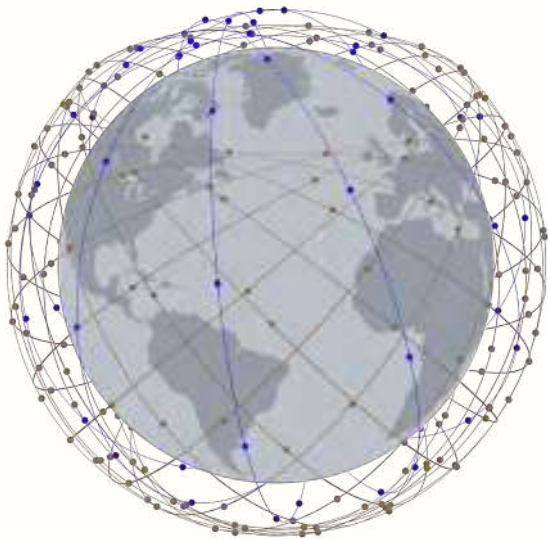

Data Processing in Space

Full digital modulation, demodulation, and data routing occurs in space for processing, resulting in higher capacity and flexibility.

Optical Inter-Satellite Links

Data can travel at the speed of light from one satellite to another, resulting in a fully interconnected global mesh network that allows customers to access the Telesat Lightspeed network no matter where they are.

Phased Array Antennas

Sophisticated antennas on each satellite with hopping beams can dynamically focus capacity precisely where users require it.

Hybrid Orbits

Satellites fly in a combination of polar and inclined orbits, resulting in complete global coverage, including polar areas, with higher capacity where most of the world's population lives.

Telesat has developed a highly innovative global network composed of 188 state-of-the-art Low Earth Orbit (LEO) satellites seamlessly integrated with on-ground data networks.

Community backhaul re-imagined