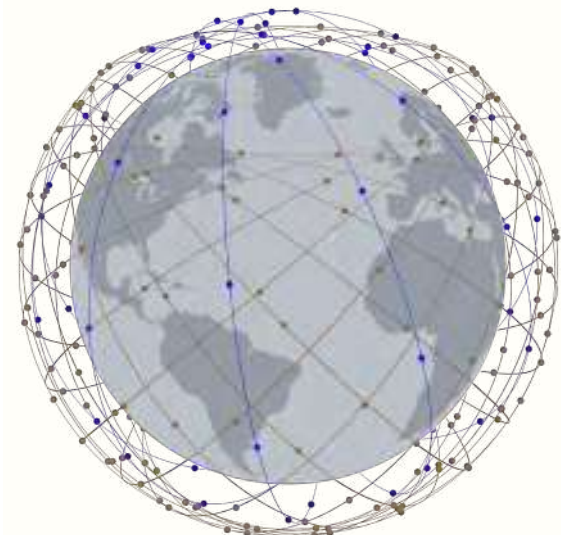

Data Processing in Space

Full digital modulation, demodulation, and data routing occurs in space for processing, resulting in higher capacity and flexibility.

Optical Inter-satellite Links

Data can travel at the speed of light from one satellite to another, resulting in a fully interconnected global mesh network that allows customers to access the Telesat Lightspeed network no matter where they are.

Phased Array Antennas

Sophisticated antennas on each satellite with hopping beams can dynamically focus capacity precisely where users require it.

Hybrid orbits

Satellites fly in a combination of polar and inclined orbits, resulting in complete global coverage, including polar areas, with higher capacity where most of the world's population lives.

Telesat has developed a highly innovative global network composed of 188 state-of-the-art Low Earth Orbit (LEO) satellites seamlessly integrated with on-ground data networks.

Backhaul connectivity re-imagined